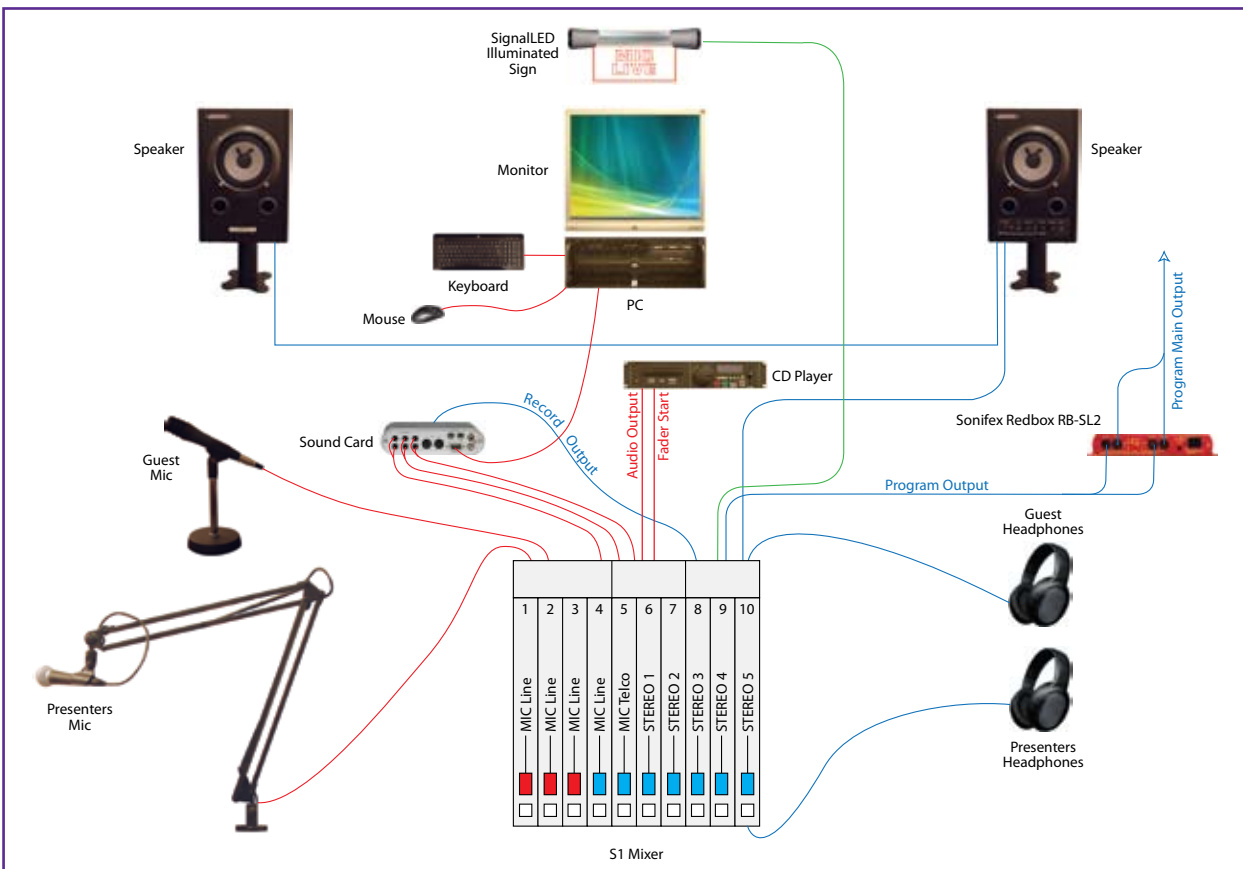

The Sonifex Portable Solutions Radio Package

Have you ever considered the advantages of a portable radio solutions package?

The Sonifex Portable Solutions Radio Package is a new radio studio package for schools, colleges and many other applications. The package is ideal for users who want to move equipment between rooms or who have limited space.

Features of the system

- Compact and easy to use.
- Pre-wired, professional equipment.
- Robust ash-finished construction with locking wheels.
- Sound deadening surface with safe rounded corners.
- Choice of industry standard PC hard disk radio playout systems available.
- Studio equipment and automation upgrade options available.
- Sonifex brightly coloured Signalled MIC LIVE sign.
- Headphones and presenter & guest microphones.
- Advanced automatic output level control.
- Professional installation service & training.

Portable Radio Package

The Sonifex Portable Solutions Radio Package - Front View

The Sonifex Portable Solutions Radio Package - Side View

The Sonifex Portable Solutions Radio Package - Rear View

The Sonifex Portable Solutions Radio Package - Connection Diagram