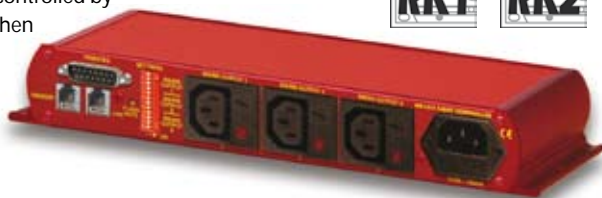

Redbox - General Interfaces

RB-LC3 3 Way Light/Power Controller

The RB-LC3 is a triple output switching unit for controlling external mains indicators, primarily studio status lights for broadcasting applications, such as On-Air, Mic-Live and Rehearsal/Live lights. Each output can be individually controlled by one of three remote inputs (pulled high, or low), by a telephony input (when ringing, or on-hook, or both), or a combination of two inputs (to control two outputs, e.g. for Rehearsal/Live situations). The type of control is set using the 12 way DIP switch (4 switches for each output, allowing 16 different settings).

All connections are on the rear panel. The three IEC outputs are controlled by zero-cross point drivers. When an output is activated, the A.C. voltage level at that output will be equal to the mains input voltage used to power the unit.

External control of the switched mains outputs is via the 15 way D-type plug connector.

The telephone Line input and Handset output are via two RJ11-4 type connectors. The telephone connections are wired pin to pin from Line to Handset except when the remote Ring Mute control input is asserted. In this case the ring signal to the Handset is muted.

The status of the telephone line is continually monitored so that handset ringing and on-hook conditions can be indicated.

A pre-set potentiometer on the rear panel controls the flash rate of the output when the appropriate mode is selected. Neon indicators on each power socket show the status of the mains output.